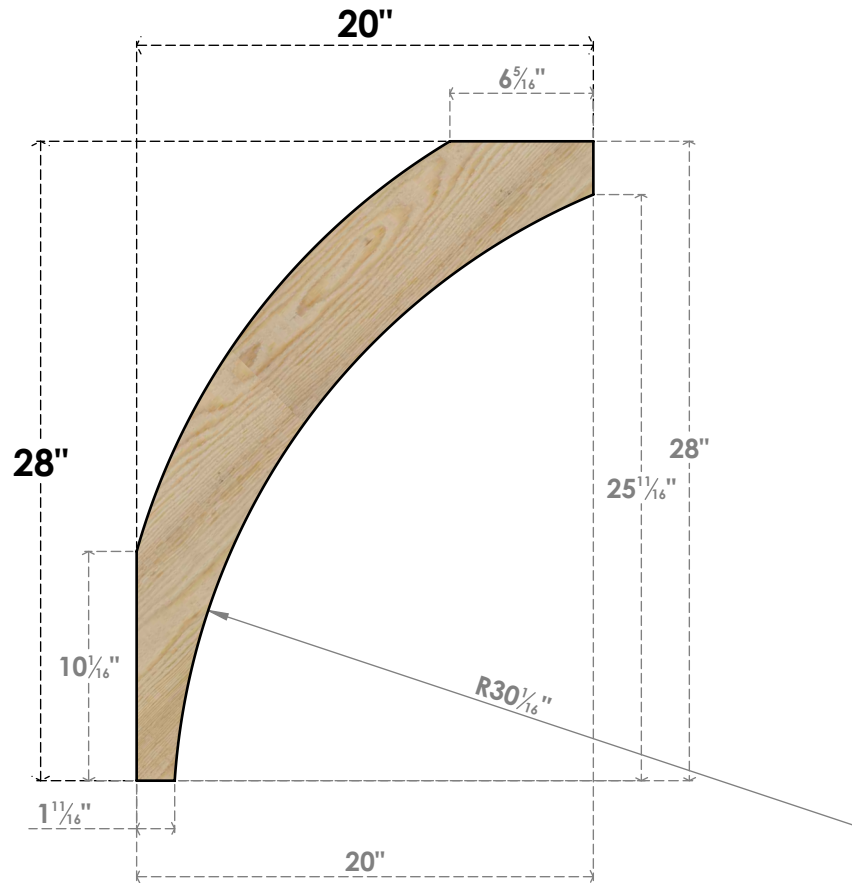

BRC06X20X28THR00RDF

6"W X 20"D X 28"H THORTON ROUGH SAWN BRACE, DOUGLAS FIR

SIDE

FRONT

EKENA MILLWORK
 2300 WEST MAIN ST.
 CLARKSVILLE, TX 75426
 TOLL FREE: 866-607-0453
 WWW.EKENAMILLWORK.COM

NOTES

1. INSTALLATION TO BE COMPLETED IN ACCORDANCE WITH MANUFACTURER'S SPECIFICATIONS.
2. DRAWING MAY NOT BE TO SCALE
3. THIS DRAWING IS INTENDED FOR DESIGN AND PLANNING PURPOSES ONLY.
4. ALL INFORMATION CONTAINED HEREIN WAS CURRENT AT THE TIME OF DEVELOPMENT BUT MUST BE REVIEWED AND APPROVED BY THE PRODUCT MANUFACTURER TO BE CONSIDERED ACCURATE.
5. PRODUCTS ARE NOT KILN DRIED. THIS ITEM IS UNIQUE AND WILL CONTAIN THE NATURAL VARIATIONS THAT THE WOOD SPECIES OFFERS. THIS MAY RESULT IN VARIATIONS UP TO 1/4"