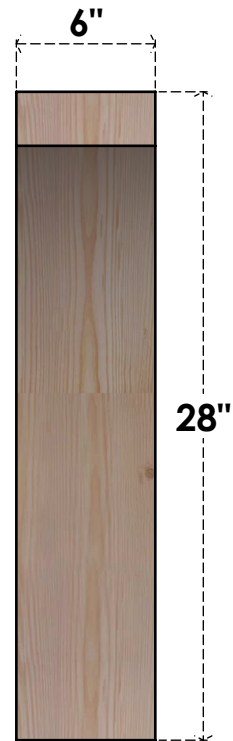

BRC06X20X28THR00RDF

6"W X 20"D X 28"H THORTON ROUGH SAWN BRACE, DOUGLAS FIR

SIDE

FRONT

EKENA MILLWORK
 2300 WEST MAIN ST.
 CLARKSVILLE, TX 75426
 TOLL FREE: 866-607-0453
 WWW.EKENAMILLWORK.COM

NOTES

1. INSTALLATION TO BE COMPLETED IN ACCORDANCE WITH MANUFACTURER'S SPECIFICATIONS.
2. DRAWING MAY NOT BE TO SCALE
3. THIS DRAWING IS INTENDED FOR DESIGN AND PLANNING PURPOSES ONLY.
4. ALL INFORMATION CONTAINED HEREIN WAS CURRENT AT THE TIME OF DEVELOPMENT BUT MUST BE REVIEWED AND APPROVED BY THE PRODUCT MANUFACTURER TO BE CONSIDERED ACCURATE.
5. PRODUCTS ARE NOT KILN DRIED. THIS ITEM IS UNIQUE AND WILL CONTAIN THE NATURAL VARIATIONS THAT THE WOOD SPECIES OFFERS. THIS MAY RESULT IN VARIATIONS UP TO 1/4"